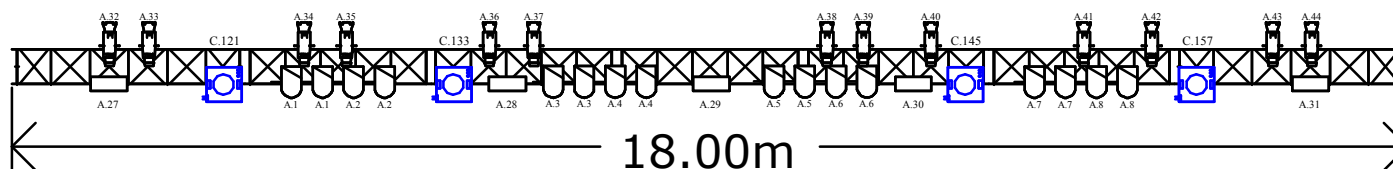

2.40m

Fixture Types

Symbol	Name	Count
	Mac 700 in Basic Mode	21
	Mac 600 in Mode 2	14
	Atomic 3000	6
	Par64 - CP60	20
	Par64 - CP61	16
	Thomas 2 Lite	13
	Source 4 - 19*	16
	Robert Juliat - Aramis 2,5KW	4